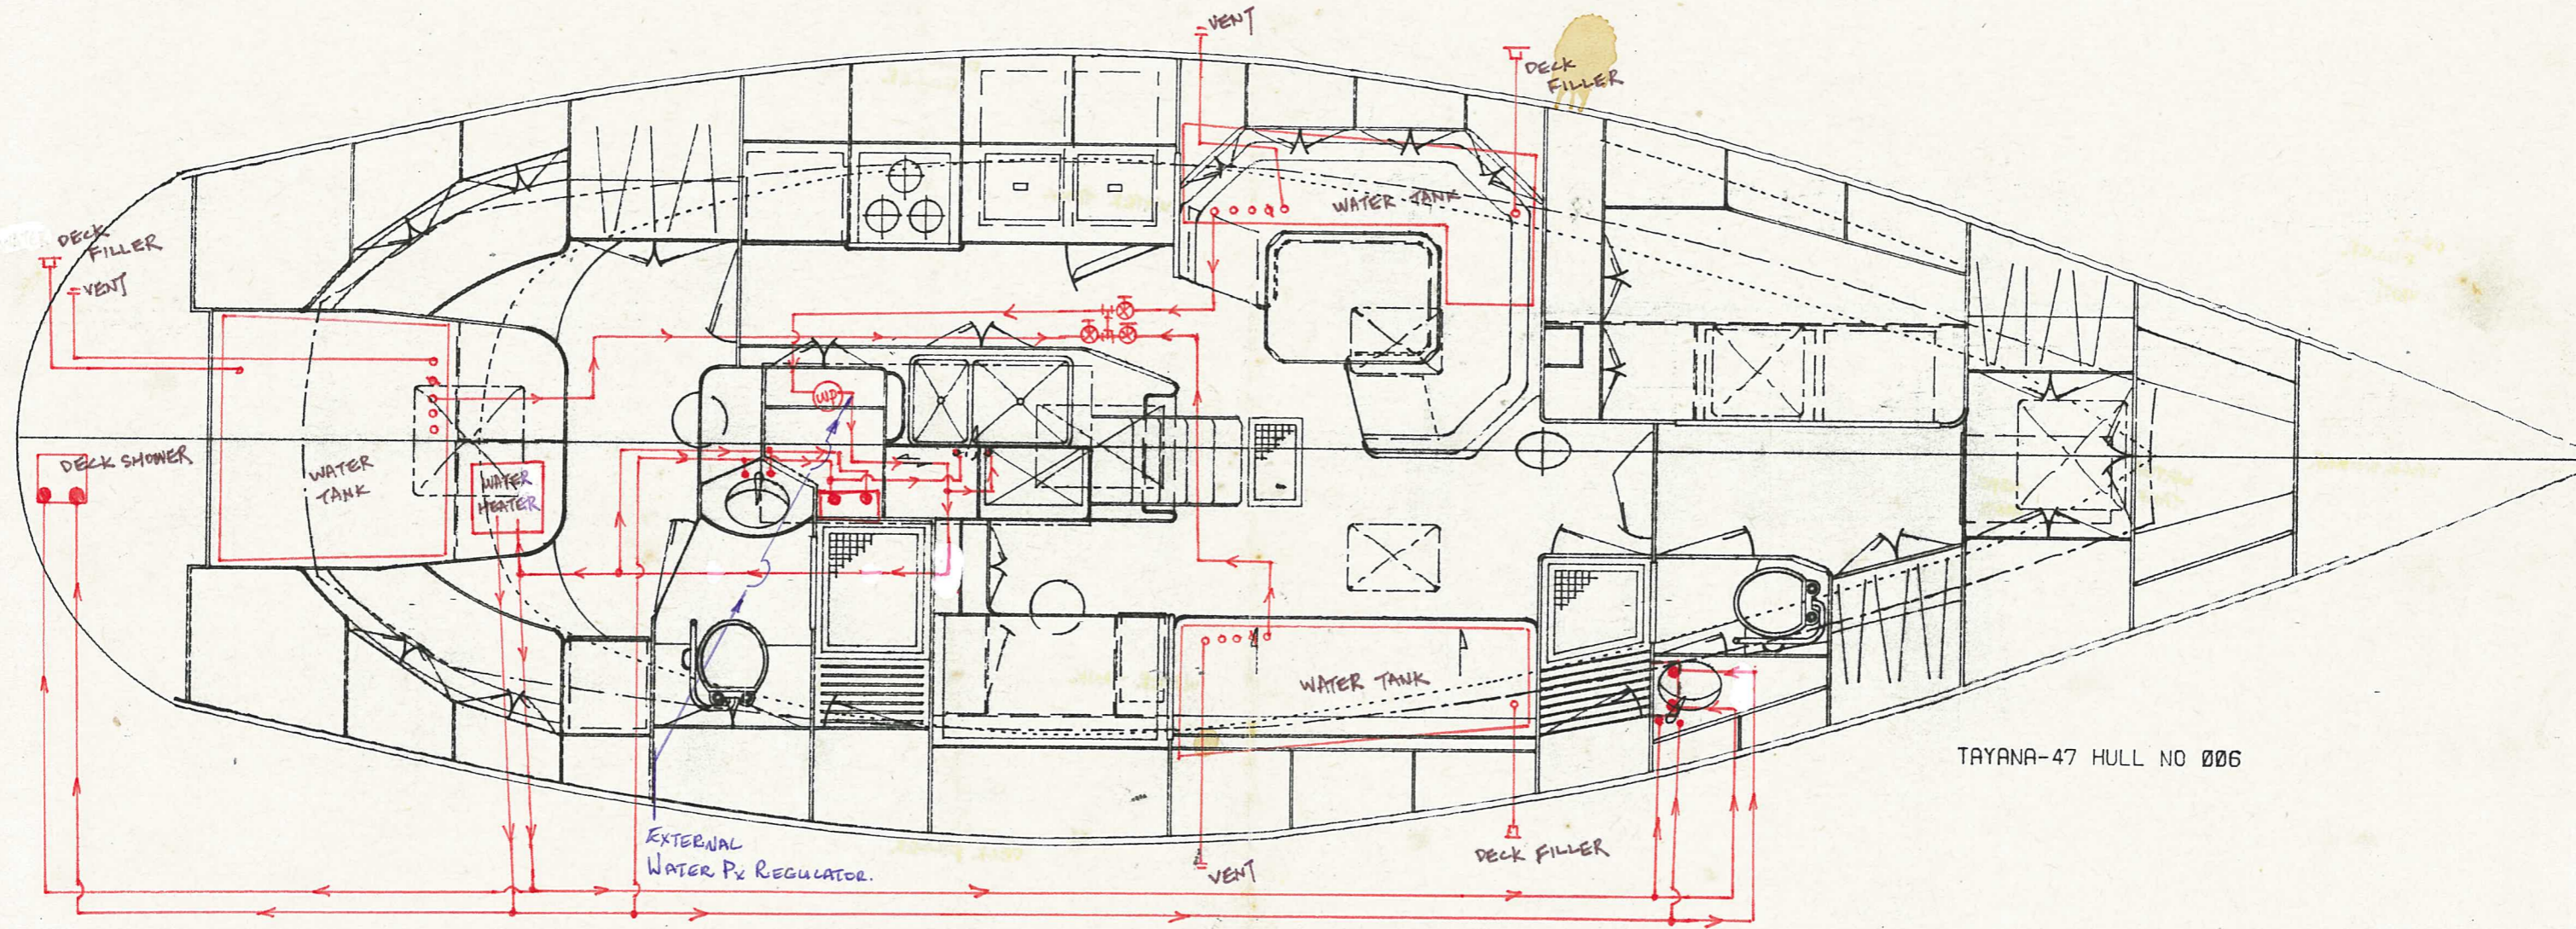

TAYANA-47-006[#] FRESH WATER SYSTEM

⊙ WP = PRESSURE WATER PUMP

TAYANA-47 HULL NO 006