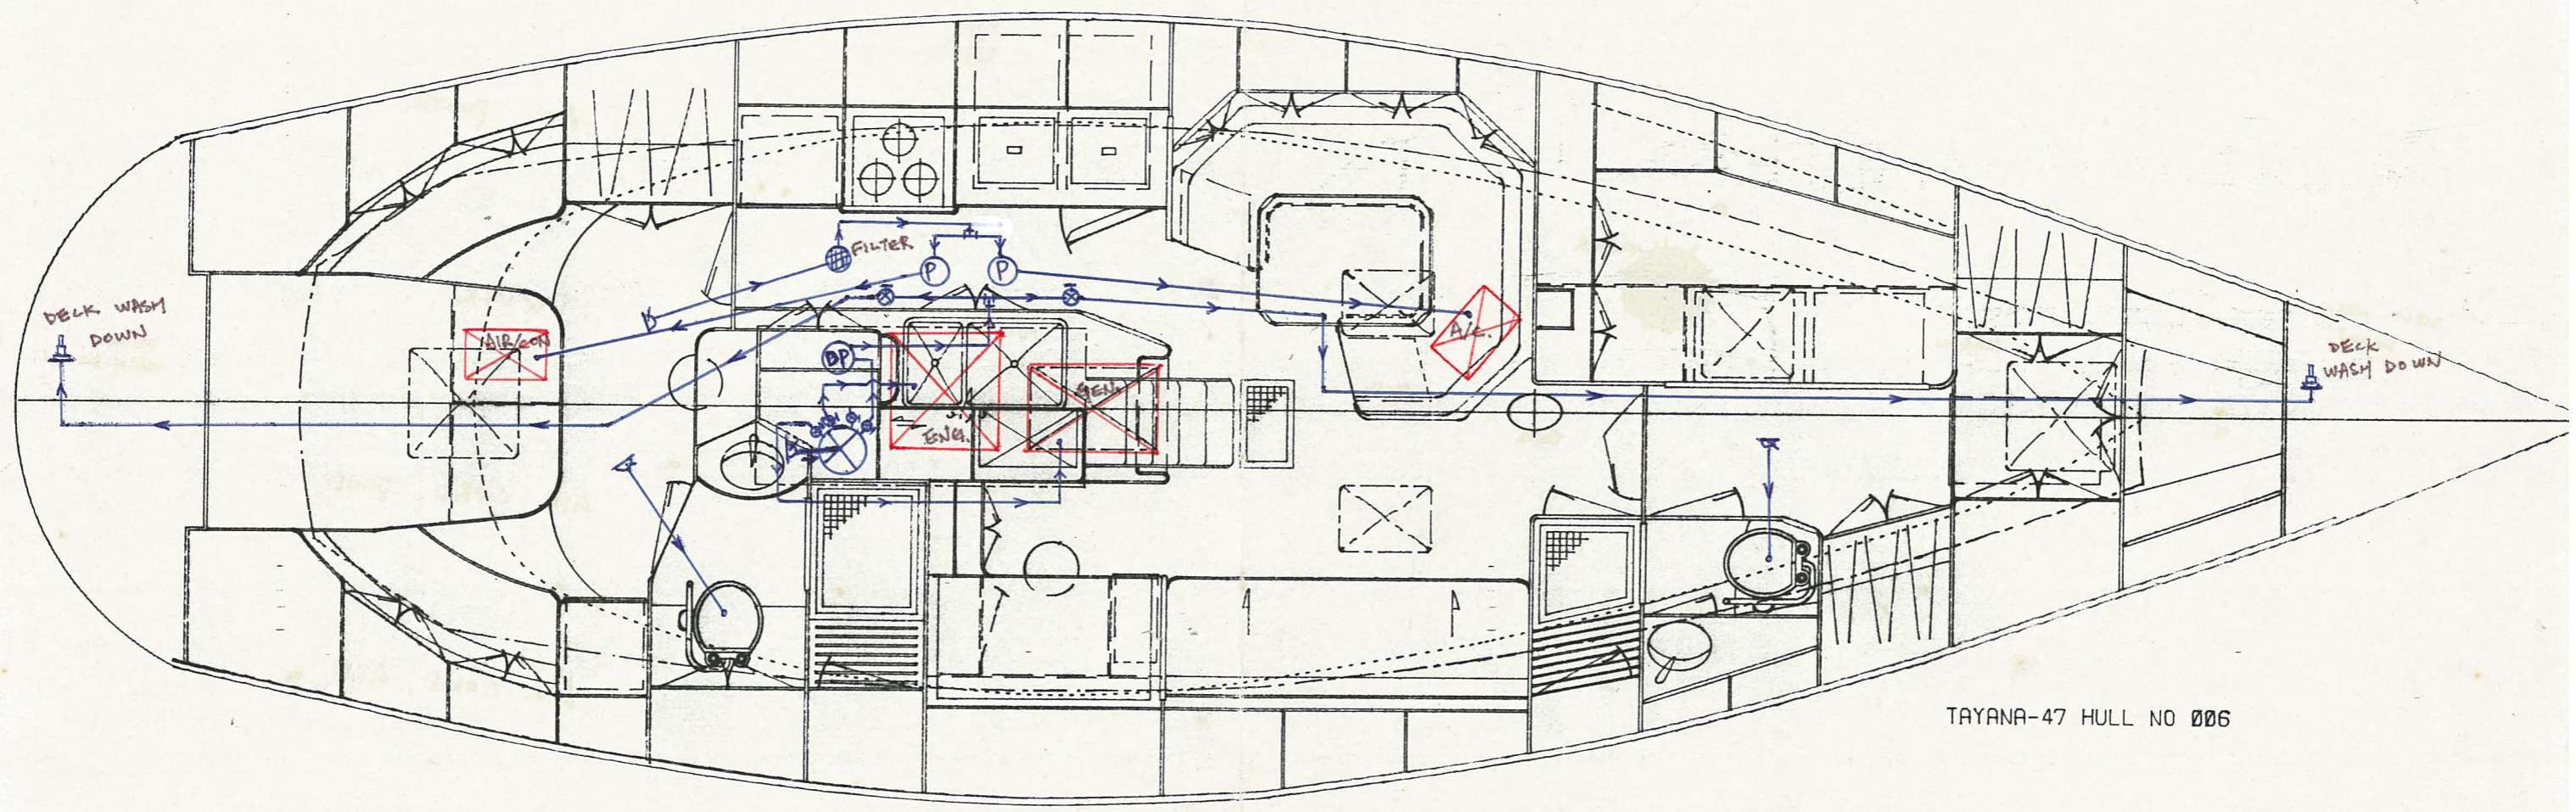

TAYANA-47-006# SALT WATER SYSTEM

⊗ : SALT WATER STRAINER

⊕ : SPARE VALVE

Ⓟ : DECK WASH PUMP

TAYANA-47 HULL NO 006