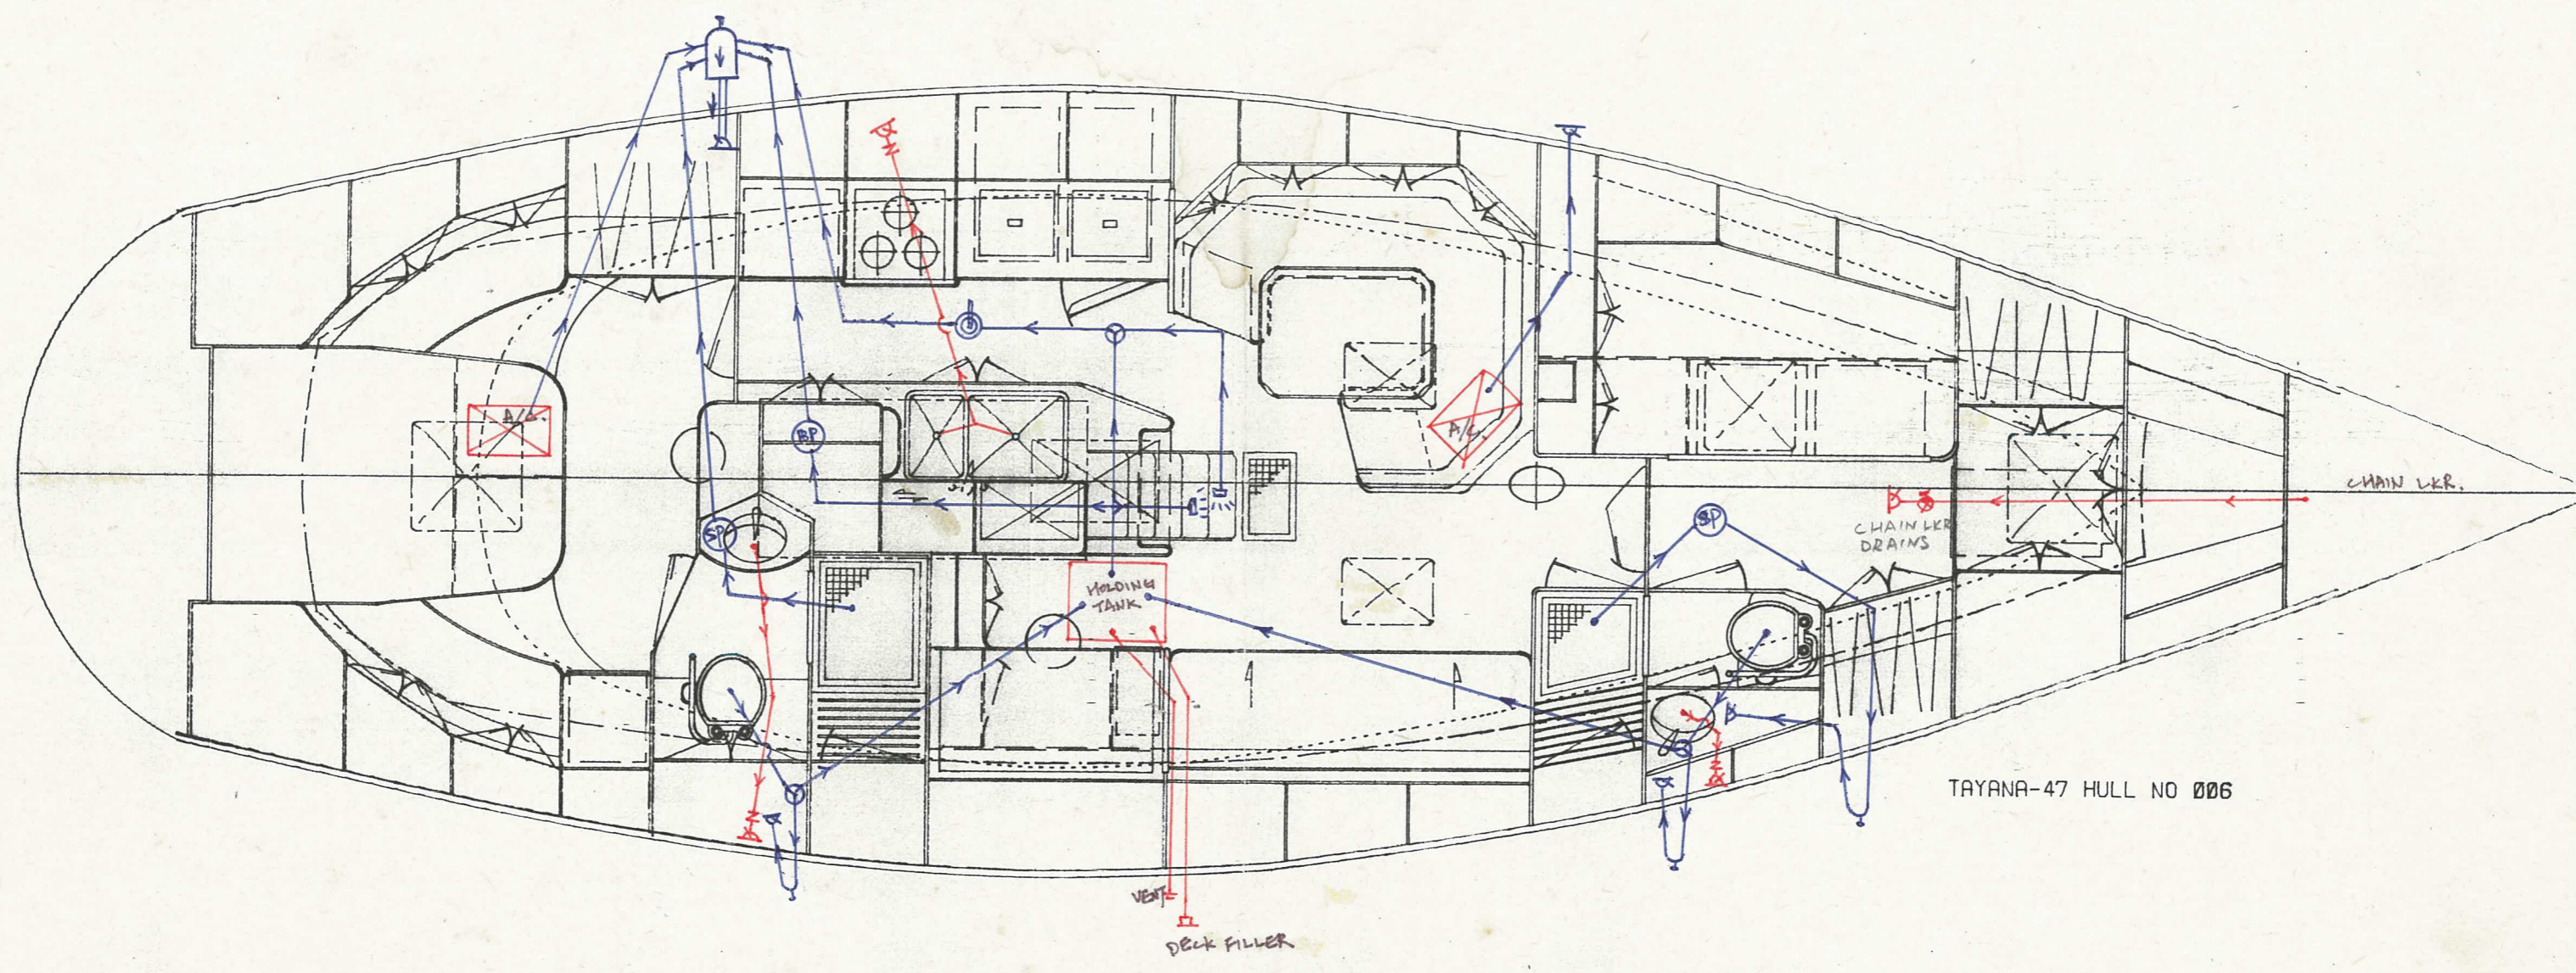

TAYANA-47-006[#] WASTE WATER SYSTEM

- ⊗ : BILGE PUMP
- ⊙ : SUMP PUMP
- ⊕ : MANUAL BILGE PUMP
- ⊗ : "J" VALVE
- ⊙ : "M" VALVE

TAYANA-47 HULL NO 006